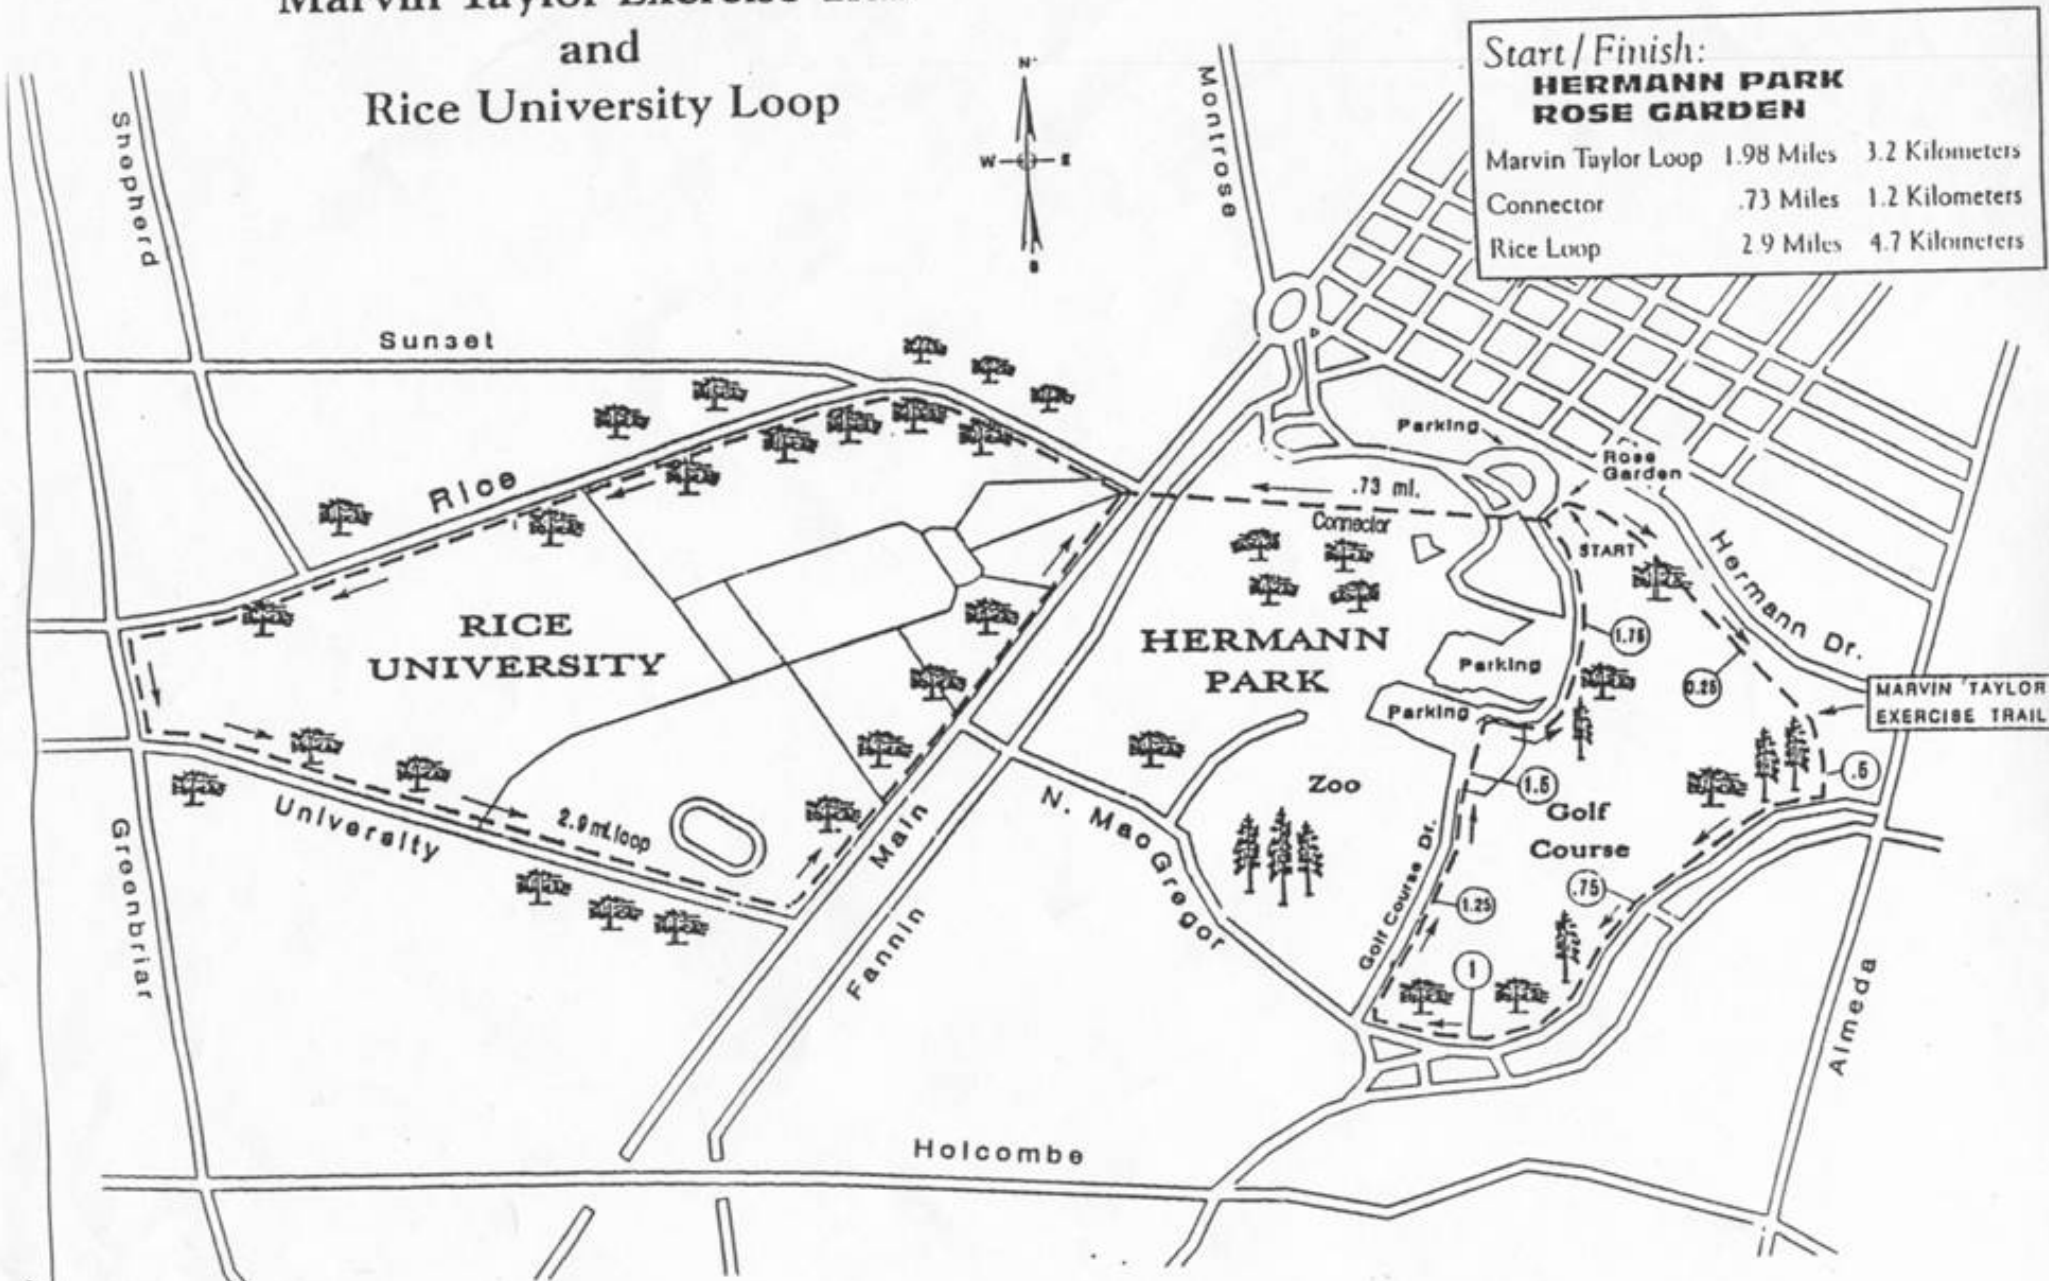

# HERMANN PARK

## Marvin Taylor Exercise Trail and Rice University Loop

<b>Start / Finish:</b>		
<b>HERMANN PARK ROSE GARDEN</b>		
Marvin Taylor Loop	1.98 Miles	3.2 Kilometers
Connector	.73 Miles	1.2 Kilometers
Rice Loop	2.9 Miles	4.7 Kilometers